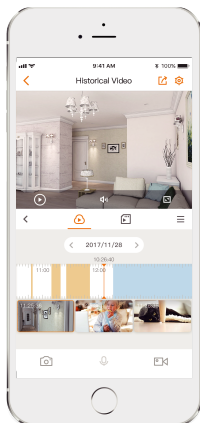

Two-way Talk

Real-time communicate with people at the camera

Smart Color Night Vision

Support four-mode night vision for clear-as day clarity even in pitch dark

Smart Tracking

Automatically tracks moving objects

Alarm Notification

Sends instant motion-activated alerts to your mobile phone

Wi-Fi Connection

IEEE802.11b/g/n/ax support Wi-Fi 6

Active Deterrence

Scare away unwelcome visitors with built-in spotlight and 110dB security siren

Weatherproof

Weatherproof from dust and water

Diversified Storage

Supports NVR, Cloud Storage or Micro SD card (up to 512 GB)

Stay close with what you care

With Cloud service, you will have access to what you care as long as Internet is available. You can record daily or motion videos on Cloud and play back anytime anywhere.