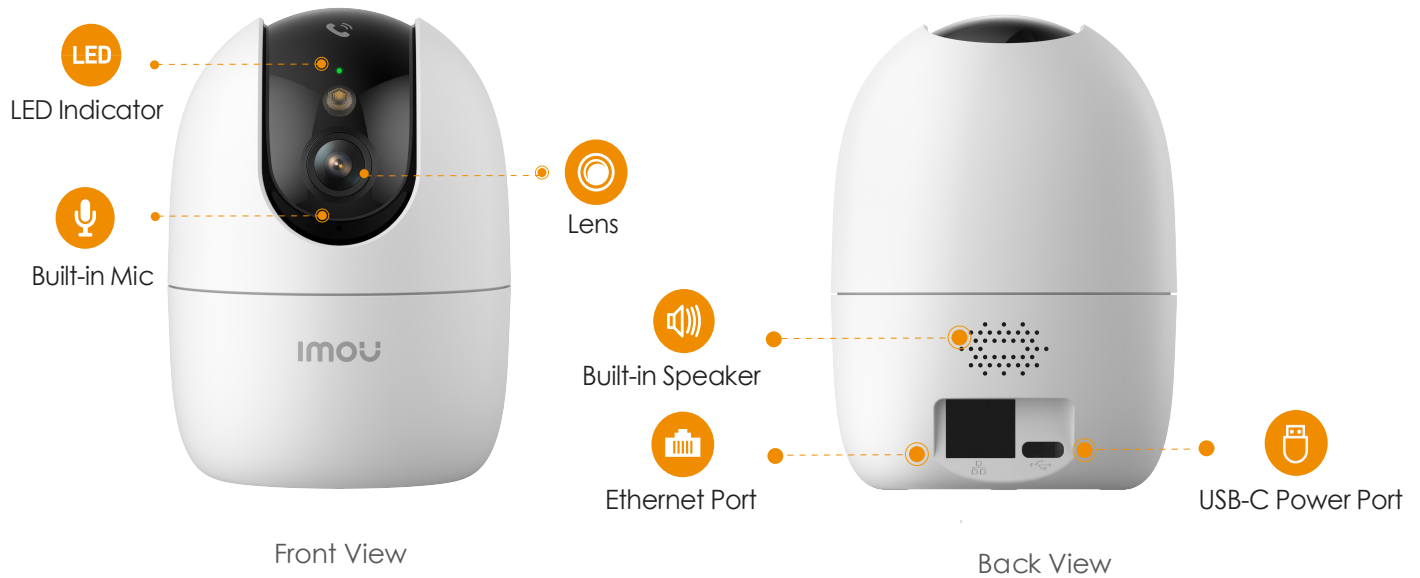

imou

Ranger 2 Pro 5MP

5MP H.265 Wi-Fi Pan & Tilt Camera

With 5MP QHD live monitoring and 0~355° pan & -5~80° tilt features, Ranger 2 Pro 5MP ensures every corner of your home completely covered. Human&Pet Detection quickly finds human&pet targets in images and immediately sends a notification to you. With the touch button, the families can make a video call to the APP with the one-touch call function. Smart Full-Color Night Vision lets the camera turn into color mode automatically and smart tracking function lets the camera follows moving objects when it detects motion.

Auto-cruise

Survey the area 360° horizontally or cruise between favorite points

Custom Siren

Set customized voice message

Privacy Mode

Hide the lens to protect your personal privacy

Dual-Band Wi-Fi 6

IEEE802.11 b/g/n/ax(2.4 GHz / 5 GHz)

Diversified Storage

Supports NVR, Cloud Storage or Micro SD card (up to 512GB)

Stay close with what you care

With Cloud service, you will have access to what you care as long as Internet is available. You can record daily or motion videos on Cloud and playback anytime anywhere.

Micro SD Card Slot (up to 512GB)
 Built-in Mic & Speaker
 Reset Button

General

DC 5V1A Power Supply
 Power Consumption:< 5W
 Working Environment:-10° C~+45° C, Less Than 95%RH
 Dimensions (L x W x H):
 77.4 mm x 77.4 mm x 106.2mm (3.05 x 3.05 x 4.18 inch)
 Weight: 197g (0.43lb)
 CE