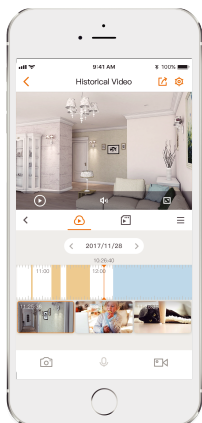

Stay close with what you care

With Cloud service, you will have access to what you care as long as Internet is available . You can record daily or motion videos on Cloud and playback anytime anywhere.