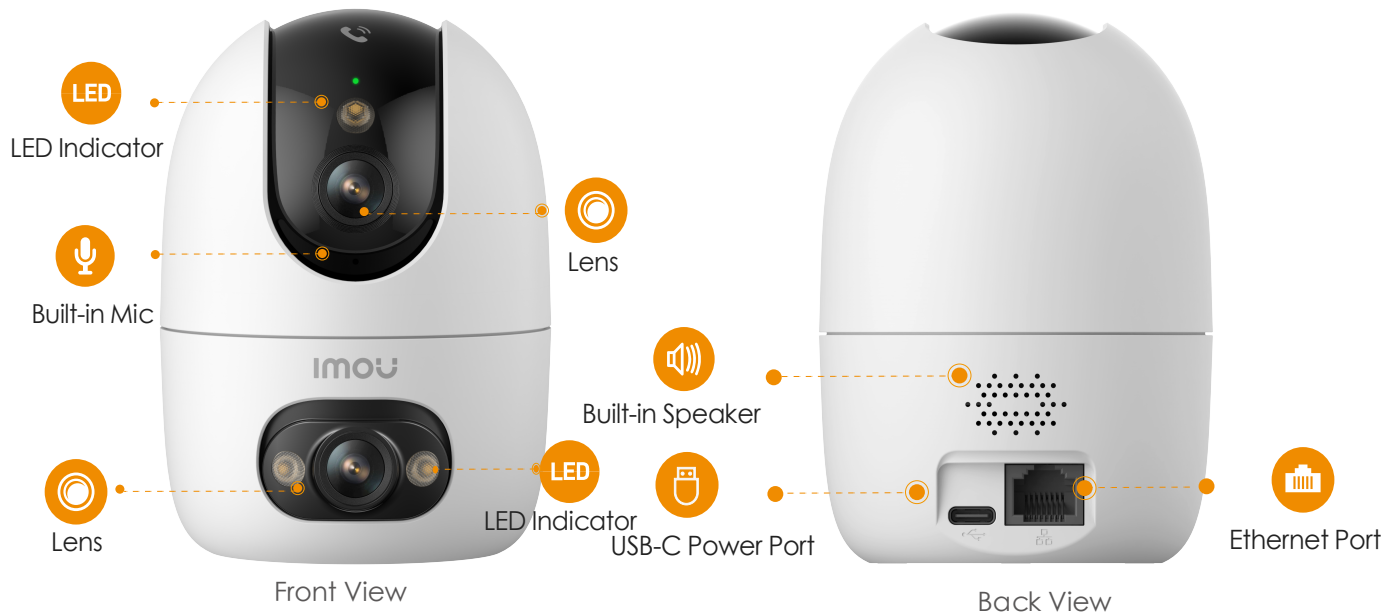

imou

Ranger 2 Dual 6MP

H.265 Wi-Fi Dual-lens P&T Camera

The 3MP/2K Fixed lens and 3MP/2K PT lens provides two images in one camera. With the dual-lens live monitoring and panoramic pan & tilt feature, Ranger 2 Dual ensures every corner of your home completely covered. With the touch button, the families can make a video call to the APP with the one-touch call function . It supports four night vision modes for clear-as day clarity even in pitch dark. Human/Pet detection quickly finds events in images and immediately sends a notification to you. With built-in spotlight and siren, Ranger 2 Dual actively keeps unwelcome visitors away from what you care about. Privacy Mode helps protect your personal privacy when you are home, and Smart Tracking function lets the camera follows moving objects when it detects motion. It also supports Dual-Band Wi-Fi : 2.4 / 5 GHz.

Abnormal Sound Detection
Sends alerts to your smartphone when it detects abnormal sound

Smart Tracking
Automatically tracks moving objects

Smart Full-Color Night Vision
Automatically turn into color mode from infrared mode

Auto-cruise
Survey the area 360° horizontally or cruise between favorite points

Custom Siren
Set customized voice message

Privacy Mode
Hide the lens to protect your personal privacy

Dual-Band Wi-Fi 6
IEEE802.11 b/g/n/ax(2.4 GHz / 5 GHz)

Diversified Storage
Supports Cloud Storage or Micro SD card (up to 512GB)

Stay close with what you care

With Cloud service, you will have access to what you care as long as Internet is available . You can record daily or motion videos on Cloud and playback anytime anywhere.